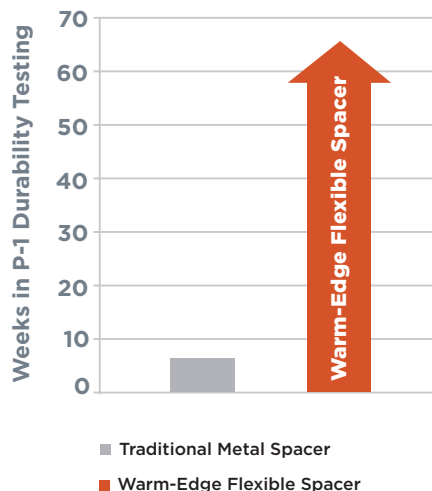

LONGER LASTING

Warm-Edge Flexible Spacers

Warm-edge flexible spacers feature a unique no-metal composite-laminating technology that provides superior durability and thermal performance in insulating glass units