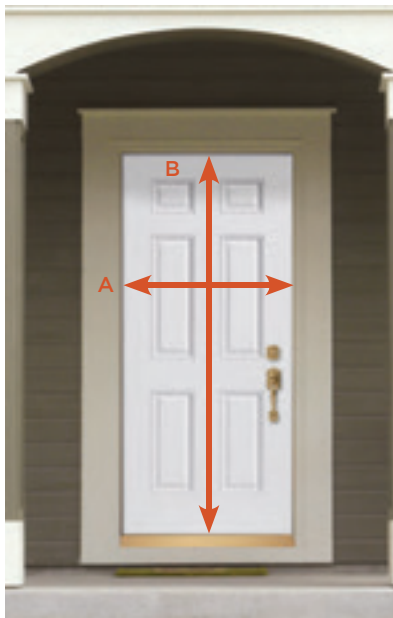

PATIO SYSTEMS ROUGH OPENINGS RETRO-FIT SIZE

	NOMINAL DOOR SIZE		DOOR UNIT ACTUAL SIZE		ROUGH OPENING SIZE (WOOD STUD)		OUTSIDE BRICKMOULD SIZE	
	WIDTH	HEIGHT	WIDTH	HEIGHT	WIDTH	HEIGHT*	WIDTH	HEIGHT*
DOUBLE (FRENCH)	5'0"	6'8"	59-1/4"	79-1/2"	60"	80"	61-3/4"	80-3/4"
	5'0"	8'0"	59-1/4"	95-1/2"	60"	96"	61-3/4"	96-3/4"
	6'0"	6'8"	71-1/4"	79-1/2"	72"	80"	73-3/4"	80-3/4"
	6'0"	8'0"	71-1/4"	95-1/2"	72"	96"	73-3/4"	96-3/4"
TRIPLE (FRENCH)	9'0"	6'8"	106-7/8"	79-1/2"	107-5/8"	80"	109-3/8"	80-3/4"
DOUBLE (CENTER-SWING)	5'0"	6'8"	59-3/4"	79-1/2"	60-1/2"	80"	62-1/4"	80-3/4"
	5'0"	8'0"	59-3/4"	95-1/2"	60-1/2"	96"	62-1/4"	96-3/4"
	6'0"	6'8"	71-3/4"	79-1/2"	72-1/2"	80"	74-1/4"	80-3/4"
	6'0"	8'0"	71-3/4"	95-1/2"	72-1/2"	96"	74-1/4"	96-3/4"
TRIPLE (CENTER-SWING)	9'0"	6'8"	107-1/4"	79-1/2"	108"	80"	109-3/4"	80-3/4"

How to Measure Your Door

IMPORTANT

There is no 'industry standard' for door sizing, so follow these steps carefully. Measuring your door and determining your door handing are very important to ensure the best fit for your opening. For best results, have a professional measure your opening and install your door.

STEP 1. Measure the width of your existing door slab

This is the edge of one side of the door slab to the edge of the other side of the door slab. (A)

STEP 2. Measure the height of your existing door slab

This is the top edge of the door slab to the bottom edge of the door slab. Do not include the sweep on the bottom of the door. (B)

STEP 3. Measure the jamb depth of your existing door

This is the inside edge of the door jamb to the outside edge of the door jamb (area where hinges are). Do not include any trim in this measurement.

STEP 4. Determine the handing of your existing door

- A) All handing must be done from the exterior of the door. Looking at your door from the outside, your door swings:
2. ☐ A - Into the house (inswing)
   - ☐ B - Out of the house (outswing)
- B) Looking at your door from the outside, your door knob is:
4. ☐ A - On the left side of the door
   - ☐ B - On the right side of the door
- C) Select the combination below to determine the proper handing of your door.
6. ☐ AA - Right-Hand Inswing
   - ☐ AB - Left-Hand Inswing
   - ☐ BA - Left-Hand Outswing
   - ☐ BB - Right-Hand Outswing

STEP 5. Determine final calculations of your existing door

To find the estimated size of your existing unit, use the calculations below.

WIDTH	FOR INSWING UNITS	FOR OUTSWING UNITS
Measurement A		
Add for Jamb	1-3/4"	1-3/4"
Total Unit Width		
HEIGHT		
Measurement B		
Add for Head & Sill	2-1/2"	1-5/8"
Total Unit Height