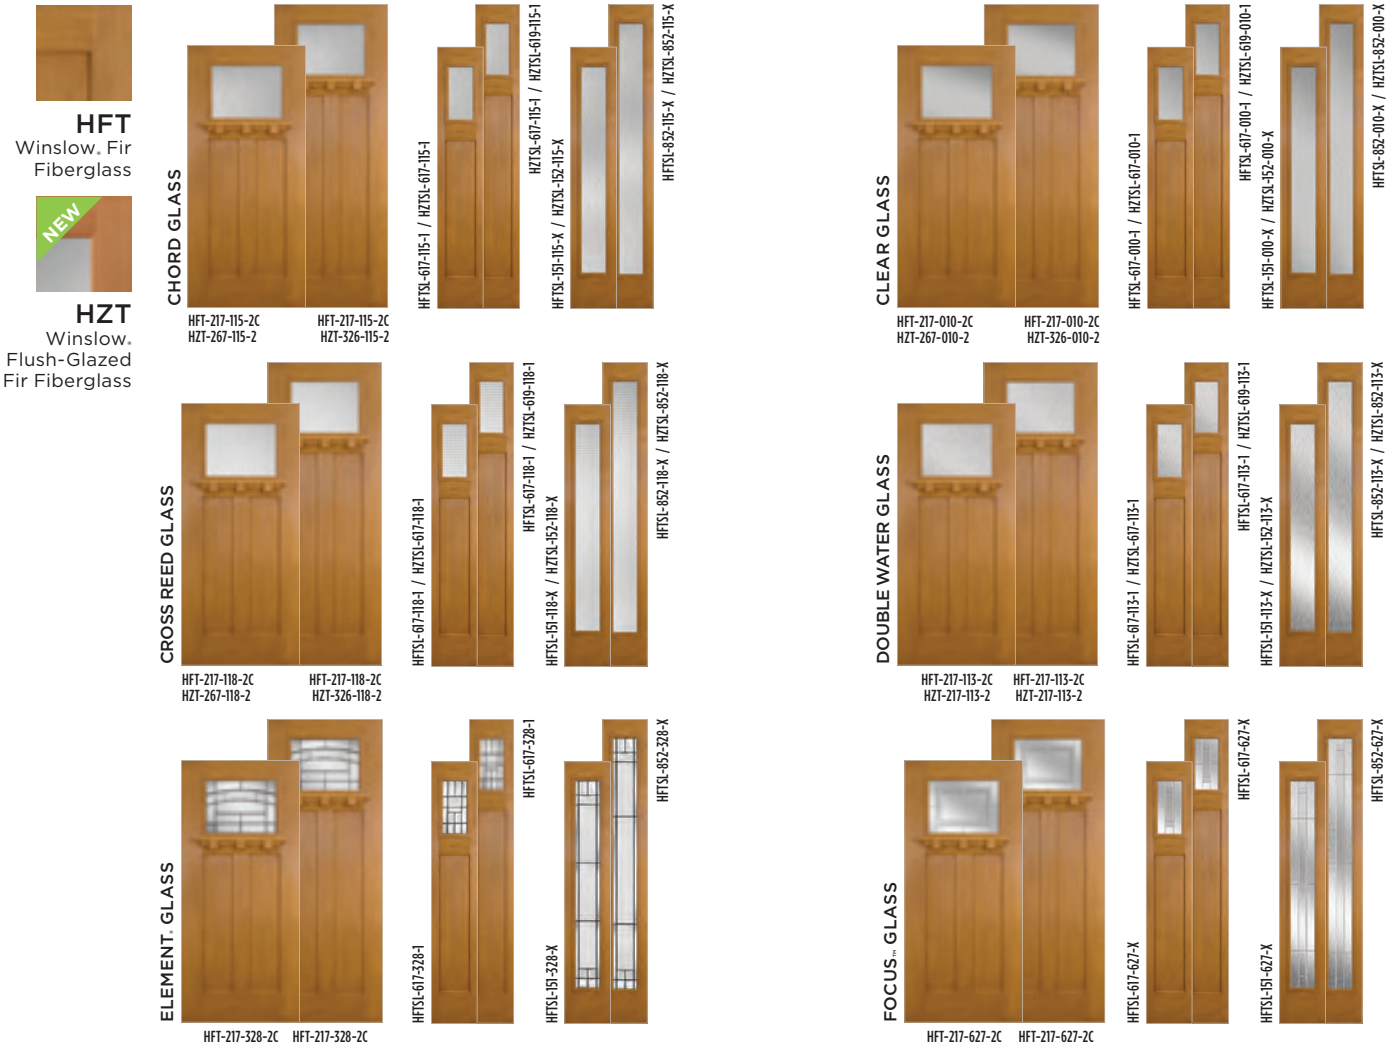

Winslow. and Winslow. Flush-Glazed Glass

WINSLOW. FIR TEXTURED FIBERGLASS

	6'8"					7'0"			8'0"					
	3C	217-2C	267-2	151-X	617-1	267-2	157-X	617-1	3	217-2C	326-2C	852-X	617-1	619-1
OPAQUE	•								•					
CHORD | 115		•	•	•	•	•	•	•		•	•	•	•	•
CLEAR | 010		•	•	•	•	•	•	•		•	•	•	•	•
CROSS REED | 118		•	•	•	•	•	•	•		•	•	•	•	•
DOUBLE WATER | 113		•	•	•	•	•	•	•		•	•	•	•	•
ELEMENT. | 328		•	•	•	•	•	•	•		•	•	•	•	•
FOCUS. | 627		•	•	•	•	•	•	•		•	•	•	•	•
FRONTIER. | 312		•	•	•	•	•	•	•		•	•	•	•	•
HEARTLAND. | 322 323		•	•	•	•	•	•	•		•	•	•	•	•
MARCO. | 331		•	•	•	•	•	•	•		•	•	•	•	•
NAPLES. | 366		•	•	•	•	•	•	•		•	•	•	•	•
PEARL | 116		•	•	•	•	•	•	•		•	•	•	•	•
PEARL. | 140		•	•	•	•	•	•	•		•	•	•	•	•
QUILL. | 119		•	•	•	•	•	•	•		•	•	•	•	•