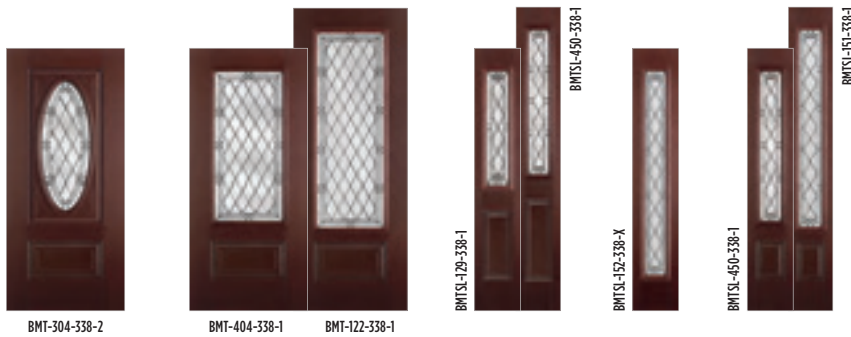

Alston Glass

BELLEVILLE. TEXTURED DOORS