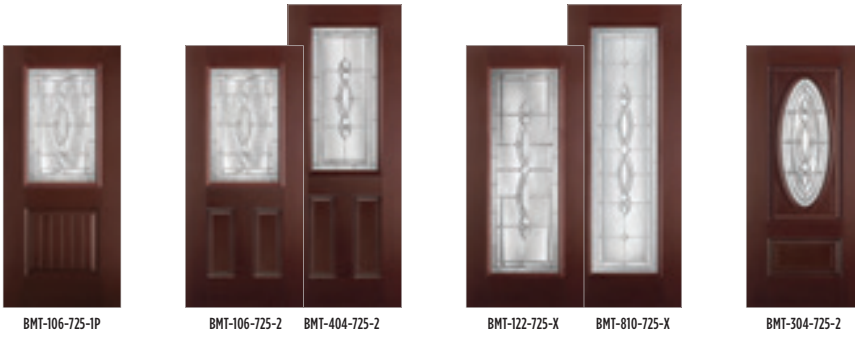

Panama. Glass

BELLEVILLE. TEXTURED GLASS