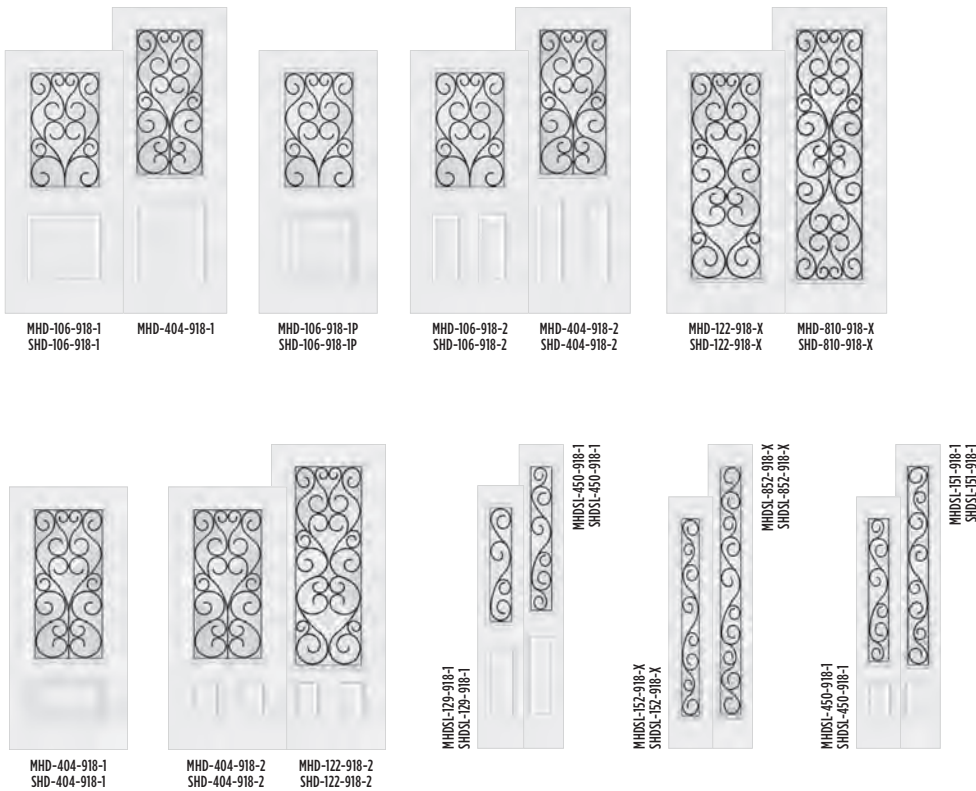

Please specify door height when ordering. / Belleville, smooth doors shown painted beige.

BELLEVILLE. SMOOTH DOORS

BLS
Smooth
Fiberglass

HD STEEL DOORS

**MHD
SHD**
HD Steel

Masonite. HD Steel with Optimus. Glass / Doors MHD-122-928-X