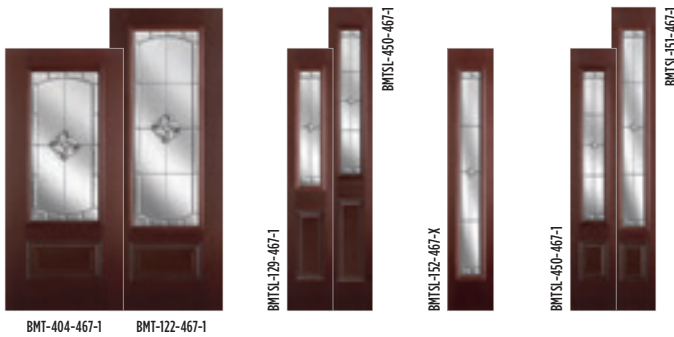

Rozet. Glass

BELLEVILLE. TEXTURED DOORS