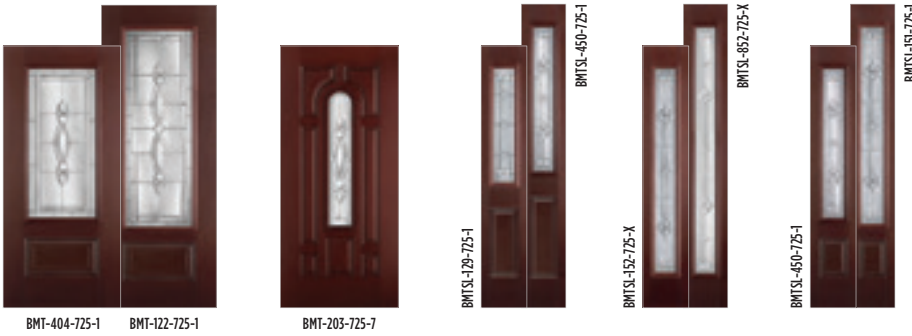

Panama. Glass

BELLEVILLE. TEXTURED GLASS