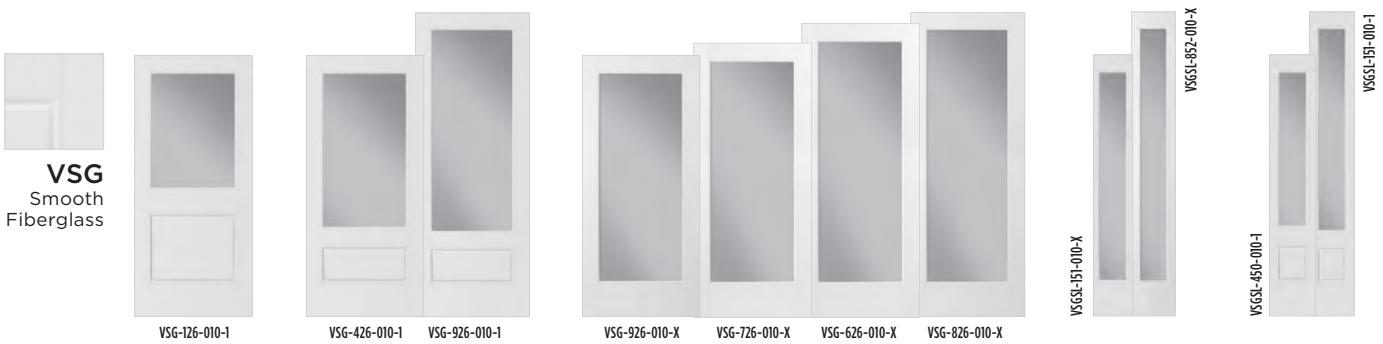

VISTAGRANDE. SMOOTH FLUSH-GLAZED DOORS / CLEAR GLASS

6'8"												7'0"		7'6"	
	106-010-1	126-010-1	114-010-X	120-010-X	122-010-X	404-010-1	420-010-1	426-010-1	926-010-X	152-010-X	450-010-1		726-010-X		626-010-X
VFT	•	•	•	•	•	•	•	•	•	•	•				
VSG	•	•	•	•	•	•	•	•	•	•	•		•		•

8'0"									
	120-010-1	122-010-1	810-010-X	814-010-X	820-010-X	826-010-X	926-010-1	151-010-1	852-010-X
VFT	•	•	•	•	•	•	•	•	•
VSG	•	•	•	•	•	•	•	•	•