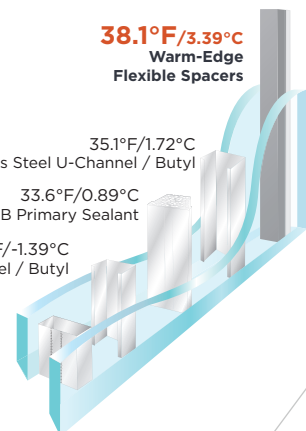

ENERGY SAVING

The thermal performance of a window plays a major role in household energy conservation. A high-performance window system will keep your energy costs low by reducing heat loss in the winter and heat gain in the summer

UP TO

+14.4°F / 8.0°C

warmer temperature at the edge of the glass

(vs. aluminum spacer / silicone)

38.1°F / 3.39°C
Warm-Edge Flexible Spacers

Outside 0°F ± 2°F
-17.8°C ± 2°F / -11°C

Inside 70°F ± 2°F
21.1°C ± 2°F / -11°C

35.1°F / 1.72°C
Stainless Steel U-Channel / Butyl

33.6°F / 0.89°C
Stainless Box / PIB Primary Sealant

29.5°F / -1.39°C
Tin U-Channel / Butyl

23.7°F / -4.61°C
Aluminum Spacer / Silicone