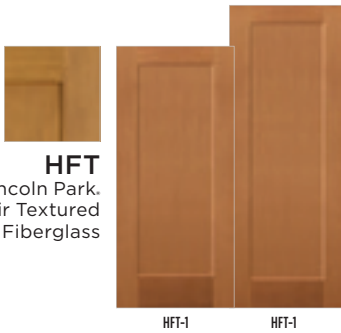

LINCOLN PARK, FIBERGLASS

HFT
Lincoln Park,
Fir Textured
Fiberglass

HFT-1 HFT-1