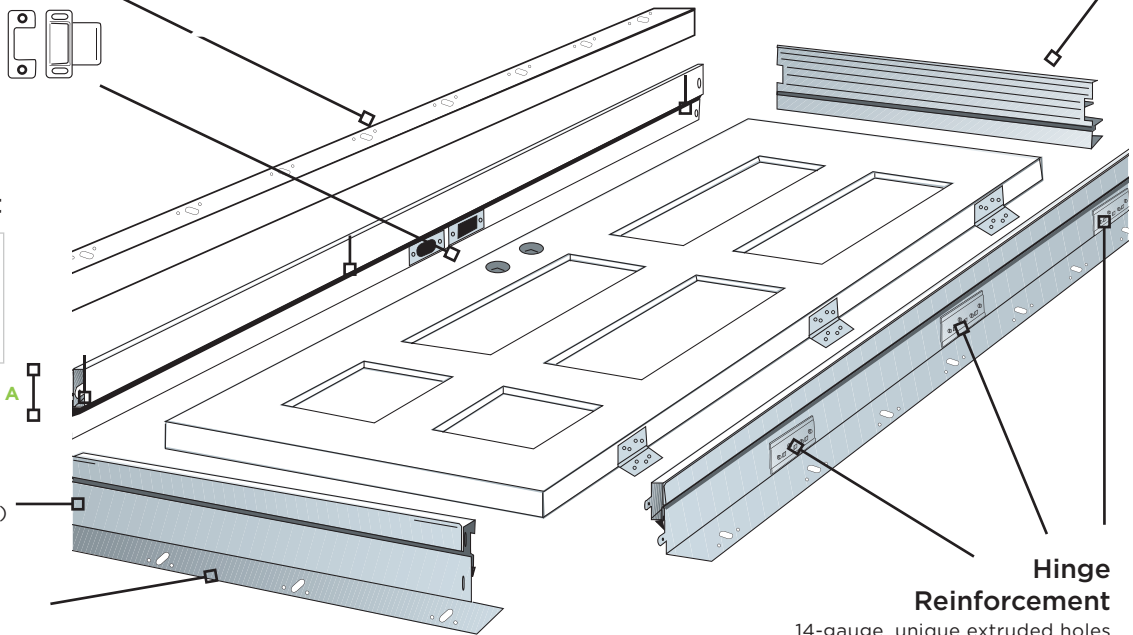

Bumper Outswing Sill

4-9/16" width