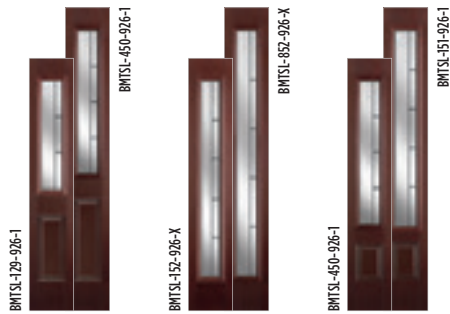

Tanglewood. Glass

BELLEVILLE. TEXTURED DOORS