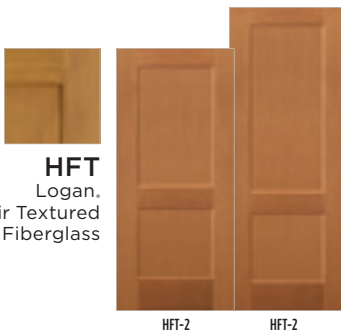

LOGAN, FIBERGLASS

HFT
Logan,
Fir Textured
Fiberglass

HFT-2 HFT-2