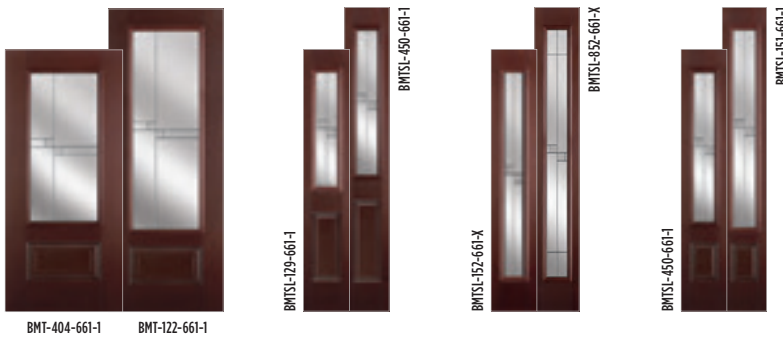

BELLEVILLE. TEXTURED DOORS