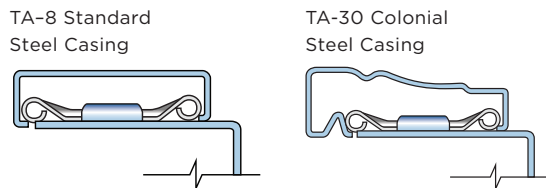

FAST-FRAME CASINGS

- TA-8 casings enhance any commercial or residential setting
- It is recommended that TA-18 retainer clips be used for both casings
- TA-30 casings add a special warmth for assisted living, motels, hotels, offices, apartments and homes

APPLICATIONS

- Multi-Family
- Assisted Living
- Motel/Hotel
- House to Garage
- Garage to Exterior

- Double door width is with a 'Z' astragal
  If using a 5/8" astragal then add 9/16" to the width
- All dimensions shown are for doors with standard inswing sill Deduct 13/16" for bumper outswing or handicap compliant sill
- Add 4" to height for 7'0" height
- Add 16" to height for 8'0" height
- Premdor spec slabs add 1/4" to height

FIRE LABELS

Up to 90-Minute Fire Ratings available in single and double* configurations

*A 'Z' astragal and flush bolt are required for double fire ratings (sold separately)

CLOSURE TEST

In a 90-minute application, the door will close and latch from 18" if the following Fast-Frame components are used:

- QEBD500 Foam-Filled Compression Weatherstripping
- Factory Sweep
- Adjustable T-Strike
- Factory Supplied Sills
- Self-Closing Hinges

STRUCTURAL PERFORMANCE AND IMPACT RATING

Design pressure ratings are available for compliance with national, state and local wind load and/or missile requirements. This product was tested for structural and impact performance in accordance with TAS 201, 202 and 203. Product approval is available under the Florida Department of Community Affairs (FL10357). Please note: Structural and impact performance requires use of a hurricane grade 5/8" T-astragal for double doors.

DOOR SELECTION

Fast-Frame is available in either right- or left-hand inswing or outswing and is for use with any Masonite steel entry door.

FAST-FRAME. ROUGH OPENINGS		
PREHUNG DOOR SIZES		
	Nominal Door Size	Rough Opening Size (Wood Stud)
	W x H	W x H
Single Door	2'0" x 6'8"	25-1/4" x 81-5/8"
	2'6" x 6'8"	31-1/4" x 81-5/8"
	2'8" x 6'8"	33-1/4" x 81-5/8"
	2'10" x 6'8"	35-1/4" x 81-5/8"
	3'0" x 6'8"	37-1/4" x 81-5/8"
Double Door	4'0" x 6'8"	49-1/4" x 81-5/8"
	5'0" x 6'8"	61-1/4" x 81-5/8"
	5'4" x 6'8"	65-1/4" x 81-5/8"
	5'8" x 6'8"	69-1/4" x 81-5/8"
	6'0" x 6'8"	73-1/4" x 81-5/8"

*Z astragals only available in 6'8" and 8'0" heights.