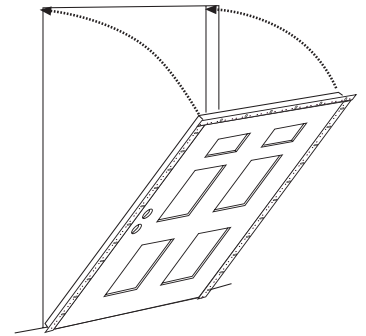

Fast-Frame.

ADJUSTABLE KERFED STEEL REPLACEMENT FRAMES

THE ULTIMATE ADJUSTABLE KERFED STEEL DOOR FRAME

Fast-Frame's advanced design adds a new dimension of flexibility and durability to Masonite's steel entry door line. Developed and manufactured exclusively for Masonite by Timely, Fast-Frame features a full 1" of adjustability to accommodate almost any variation in wall construction. This easy-to-install, user-friendly, kerfed steel door frame system is applicable to a full range of residential and commercial applications with wood or steel stud construction. Timely's expertise in innovating and manufacturing steel door frame components is second to none. Fast-Frame is engineered to meet the most stringent code requirements including structural, impact and 90-minute fire ratings.