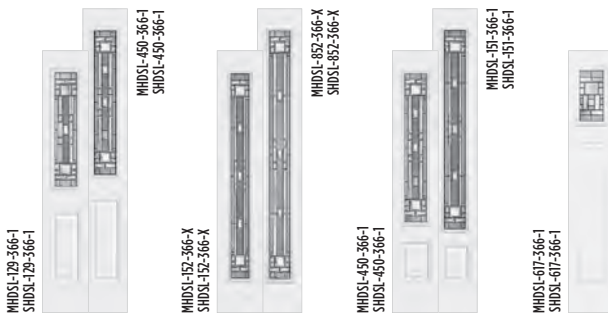

MHD
SHD
HD Steel

Shown w/Optional Dentil Shelf

TRANSOM

T-366

EXPO

IRON

CLASSIC

TEXTURES