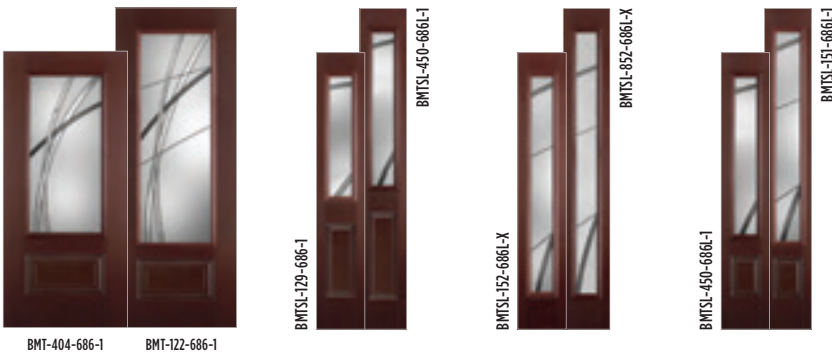

BMTSL-129-686-1

BMTSL-450-686-1

BMTSL-152-686-X

BMTSL-852-686-X

BMTSL-450-686-1

BMTSL-151-686-1