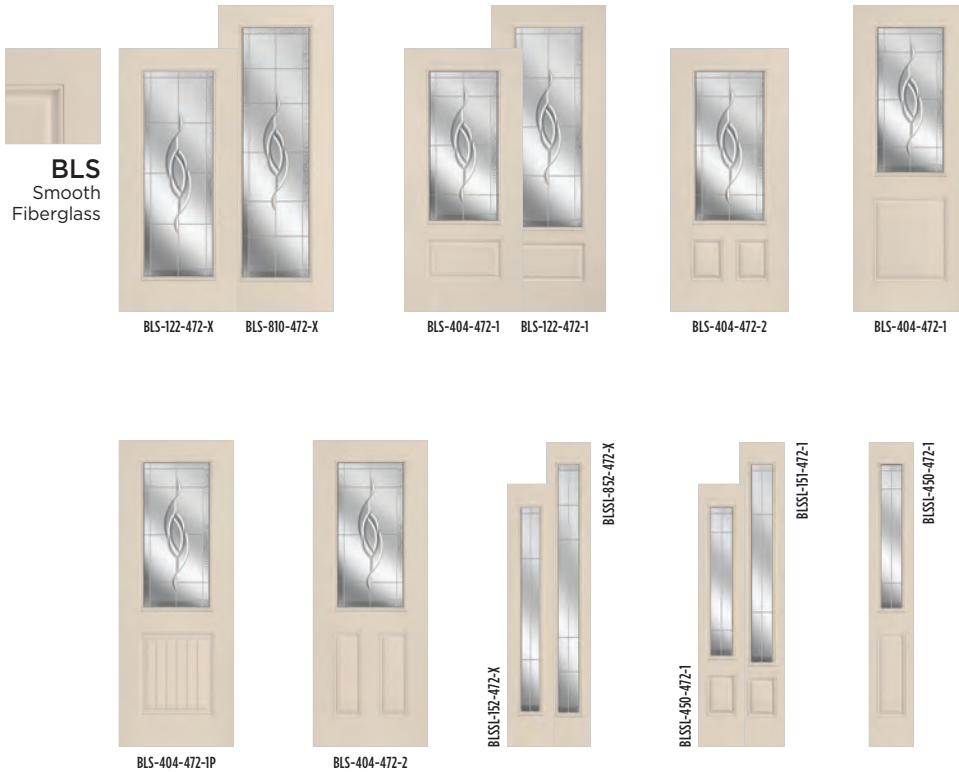

BELLEVILLE. TEXTURED DOORS

BELLEVILLE. SMOOTH DOORS

EXPO

IRON

CLASSIC

TEXTURES

LINEA

ESSENTIA