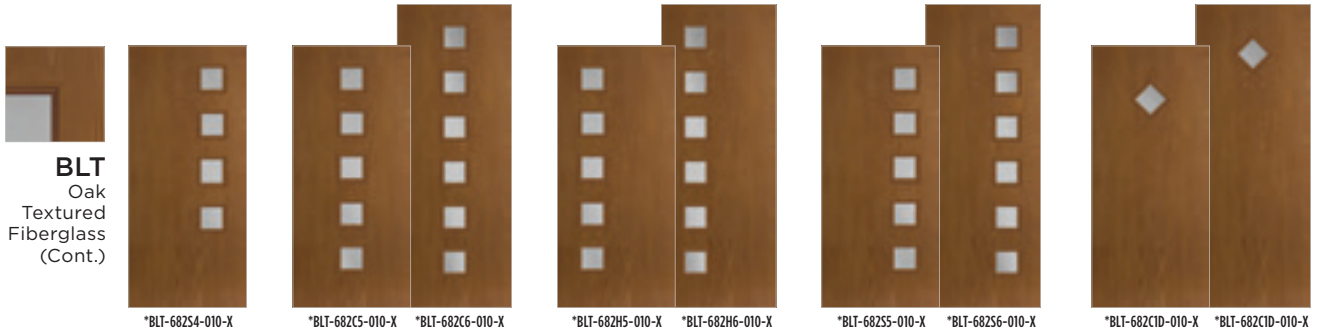

BELLEVILLE, OAK TEXTURED FIBERGLASS / SHOWN WITH CLEAR GLASS

	6'8"						8'0"														
Clear	68255-010-X	682C5-010-X	682CID-010-X	682C3D-010-X	682H3D-010-X	682S3D-010-X	228C5-010-X	682CID-010-X	682C3D-010-X	682H3D-010-X	682S3D-010-X	682C4D-010-X	682H6-010-X	68256-010-X	682C6-010-X	852H-010-X	852S-010-X	852C2-010-X			
Chord	68255-115-X	682C5-115-X	682CID-115-X	682C3D-115-X	682H3D-115-X	682S3D-115-X	228C5-115-X	682CID-115-X	682C3D-115-X	682H3D-115-X	682S3D-115-X	682C4D-115-X	682H6-115-X	68256-115-X	682C6-115-X	852H-115-X	852S-115-X	852C2-115-X			
Cross Reed	68255-118-X	682C5-118-X	682CID-118-X	682C3D-118-X	682H3D-118-X	682S3D-118-X	228C5-118-X	682CID-118-X	682C3D-118-X	682H3D-118-X	682S3D-118-X	682C4D-118-X	682H6-118-X	68256-118-X	682C6-118-X	852H-118-X	852S-118-X	852C2-118-X			
Double Water	68255-113-X	682C5-113-X	682CID-113-X	682C3D-113-X	682H3D-113-X	682S3D-113-X	228C5-113-X	682CID-113-X	682C3D-113-X	682H3D-113-X	682S3D-113-X	682C4D-113-X	682H6-113-X	68256-113-X	682C6-113-X	852H-113-X	852S-113-X	852C2-113-X			
Pearl	68255-116-X	682C5-116-X	682CID-116-X	682C3D-116-X	682H3D-116-X	682S3D-116-X	228C5-116-X	682CID-116-X	682C3D-116-X	682H3D-116-X	682S3D-116-X	682C4D-116-X	682H6-116-X	68256-116-X	682C6-116-X	852H-116-X	852S-116-X	852C2-116-X			
Pearl.	68255-140-X	682C5-140-X	682CID-140-X	682C3D-140-X	682H3D-140-X	682S3D-140-X	228C5-140-X	682CID-140-X	682C3D-140-X	682H3D-140-X	682S3D-140-X	682C4D-140-X	682H6-140-X	68256-140-X	682C6-140-X	852H-140-X	852S-140-X	852C2-140-X			
Quill..	68255-119-X	682C5-119-X	682CID-119-X	682C3D-119-X	682H3D-119-X	682S3D-119-X	228C5-119-X	682CID-119-X	682C3D-119-X	682H3D-119-X	682S3D-119-X	682C4D-119-X	682H6-119-X	68256-119-X	682C6-119-X	852H-119-X	852S-119-X	852C2-119-X			
BLT	•	•	•	•	•	•	•	•	•	•	•	•	•	•	•	•	•	•	•	•	•
BLS	•	•	•	•	•	•	•	•	•	•	•	•	•	•	•	•	•	•	•	•	•
MHD	•	•	•	•	•	•	•	•	•	•	•	•	•	•	•	•	•	•	•	•	•
SHD	•	•	•	•	•	•	•	•	•	•	•	•	•	•	•	•	•	•	•	•	•