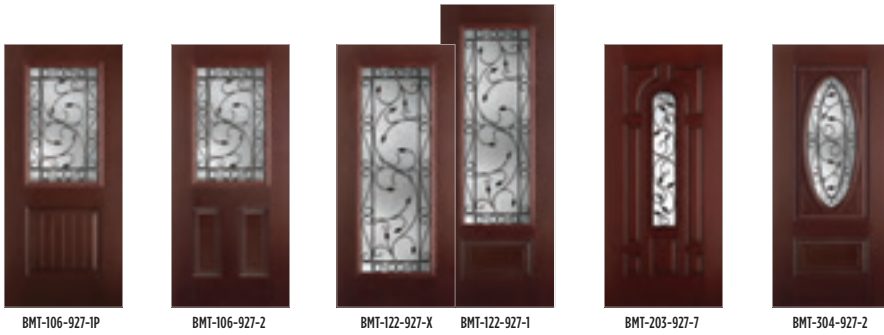

Pergola. Glass

BELLEVILLE. TEXTURED DOORS