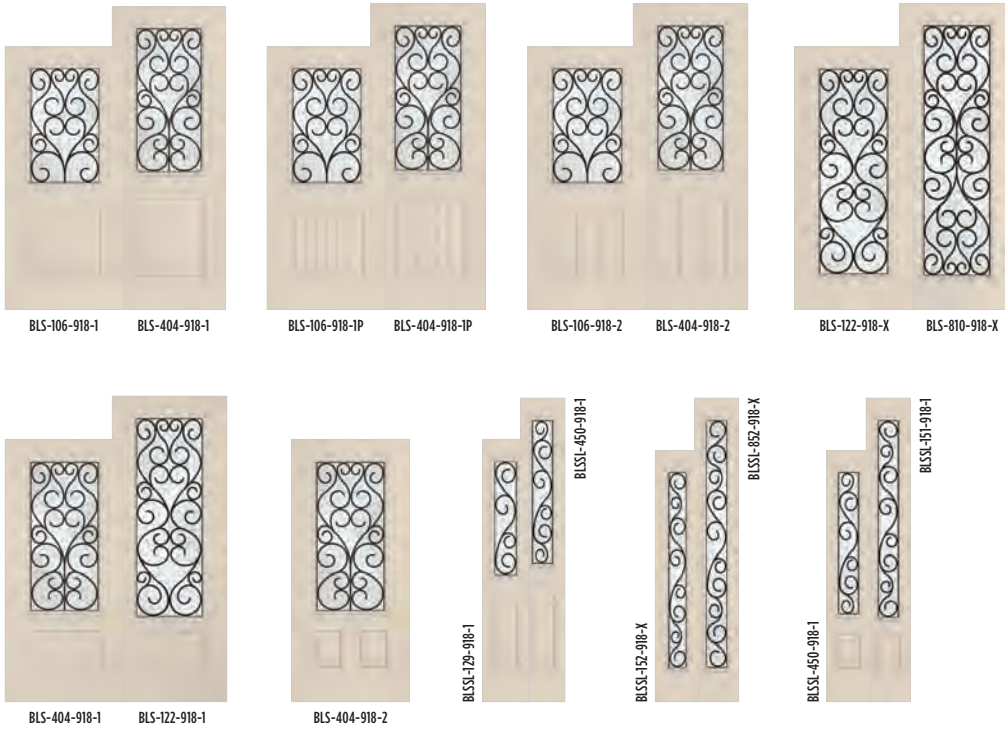

Please specify door height when ordering. / Belleville, smooth doors shown painted beige.

BELLEVILLE. SMOOTH DOORS

BLS
Smooth
Fiberglass

HD STEEL DOORS

**MHD
SHD**
HD Steel

Masonite. HD Steel with Optimus. Glass / Doors MHD-122-928-X