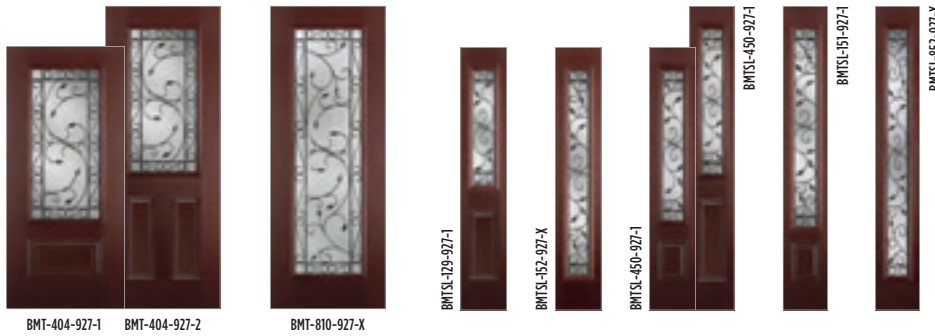

Pergola. Glass

BELLEVILLE. TEXTURED DOORS