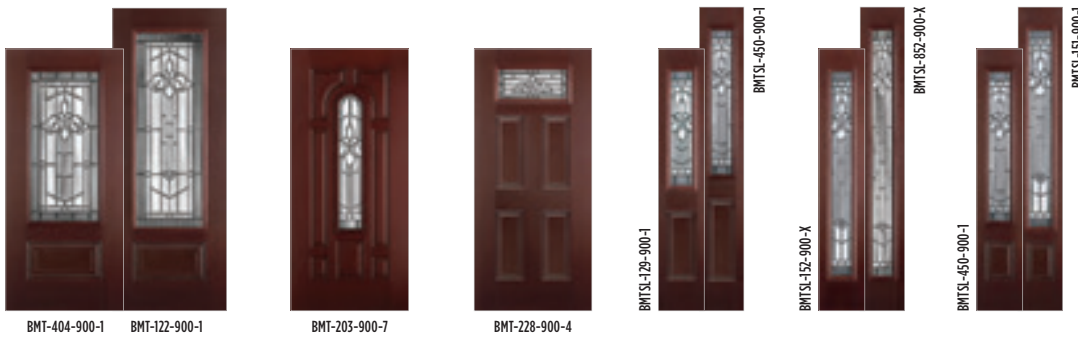

Madrid. Glass

BELLEVILLE. TEXTURED DOORS

BMT
Mahogany
Fiberglass

BMT-106-900-1P BMT-106-900-2 BMT-404-900-2 BMT-107-900-1P BMT-122-900-X BMT-810-900-X BMT-304-900-2

BMT-404-900-1 BMT-122-900-1 BMT-203-900-7 BMT-228-900-4 BMTSL-129-900-1 BMTSL-450-900-1 BMTSL-152-900-X BMTSL-827-900-X BMTSL-450-900-1