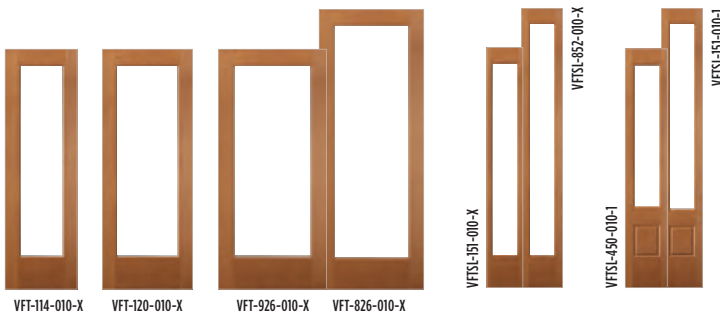

VFT-114-010-X   VFT-120-010-X   VFT-926-010-X   VFT-826-010-X   VFTSL-151-010-X   VFTSL-852-010-X   VFTSL-450-010-1   VFTSL-151-010-1