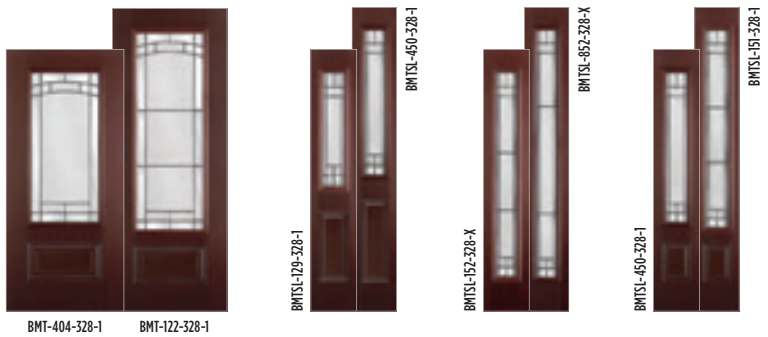

BMT-106-328-1P

BMT-106-328-2

BMT-404-328-2

BMT-107-328-1P

BMT-122-328-X

BMT-404-328-1

BMT-122-328-1

BMTSL-129-328-1

BMTSL-152-328-X

BMTSL-151-328-1