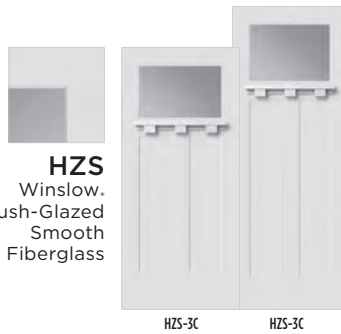

HGS-3C HGS-3C

HZS
Winslow,
Flush-Glazed
Smooth
Fiberglass

HZS-3C HZS-3C