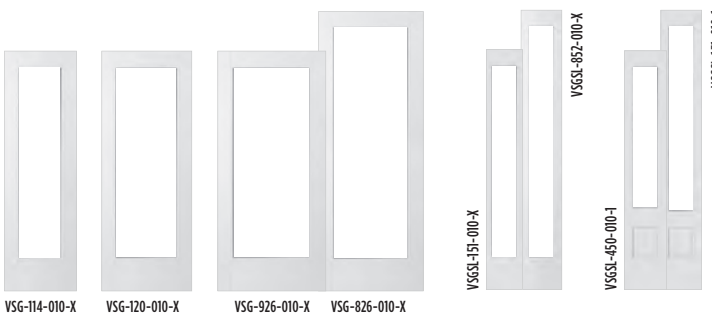

VSG-114-010-X   VSG-120-010-X   VSG-926-010-X   VSG-826-010-X   VSGSL-151-010-X   VSGSL-852-010-X   VSGSL-450-010-1   VSGSL-151-010-1