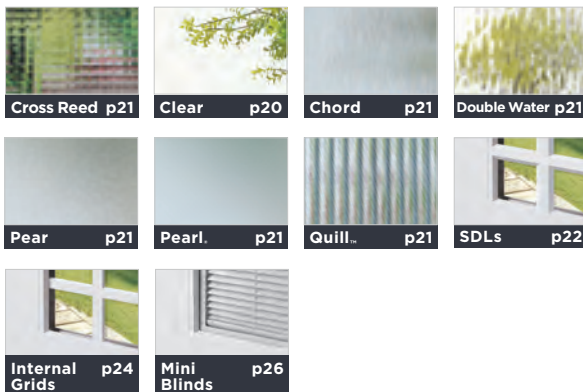

VISTAGRANDE.

BRIGHTEN YOUR HOME FROM FRONT TO BACK