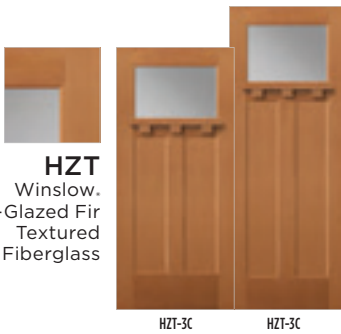

HFT-3C HFT-3C

HZT
Winslow,
Flush-Glazed Fir
Textured
Fiberglass

HZT-3C HZT-3C