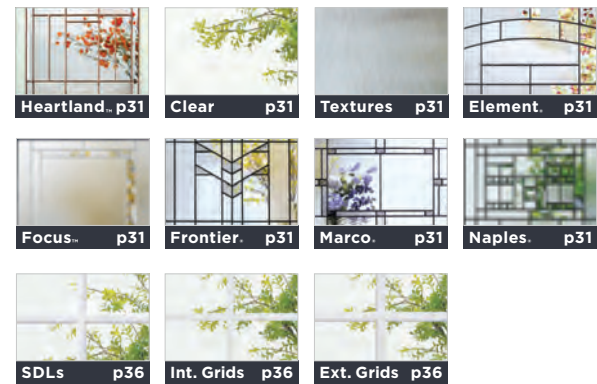

HERITAGE SERIES.

AUTHENTIC CRAFTSMAN DETAIL