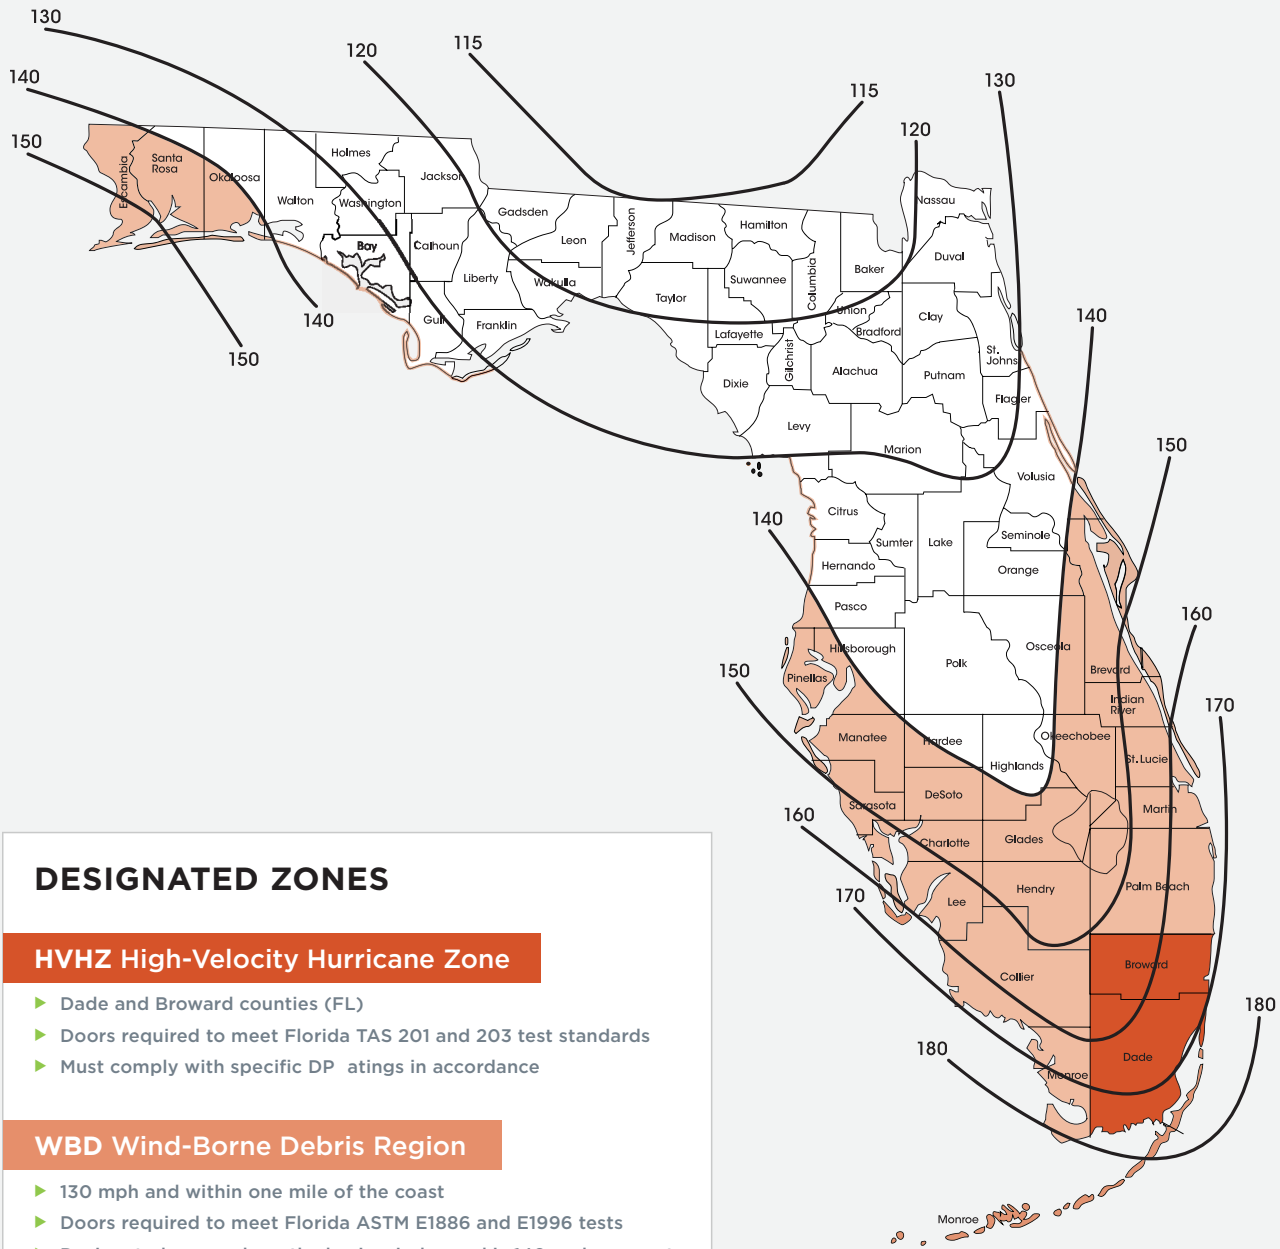

HURRICANE-PRONE REGIONS

DESIGNATED ZONES

HVHZ High-Velocity Hurricane Zone

- Dade and Broward counties (FL)
- Doors required to meet Florida TAS 201 and 203 test standards
- Must comply with specific DP ratings in accordance

WBD Wind-Borne Debris Region

- 130 mph and within one mile of the coast
- Doors required to meet Florida ASTM E1886 and E1996 tests
- Designated areas where the basic wind speed is 140 mph or greater

1. **Notes:**
2. Values are nominal design 3-second gust wind speeds in miles per hour (m/s) at 33 ft. (10m) above ground for Exposure C category.
   - Linear interpolation between contours is permitted.
   - Islands and coastal areas outside the last contour shall use the last wind speed contour of the coastal area.
   - Mountainous terrain, gorges, ocean promontory and special wind regions shall be examined for unusual wind conditions.
   - Wind speeds correspond to approximately a 7% probability of exceedance in 50 years (Annual Exceedance Probability = 0.00143, MRI = 700 years).