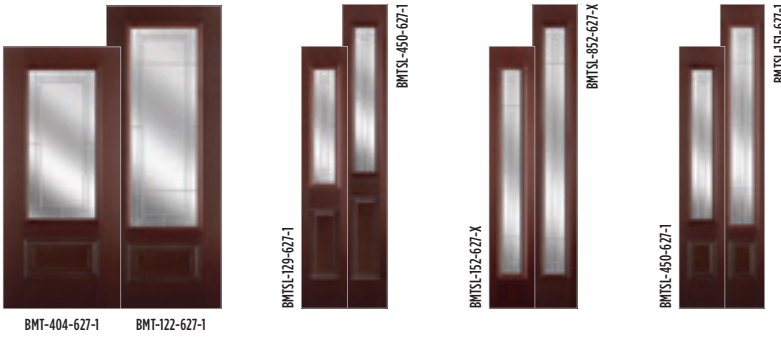

Focus™ Glass

BELLEVILLE® TEXTURED DOORS