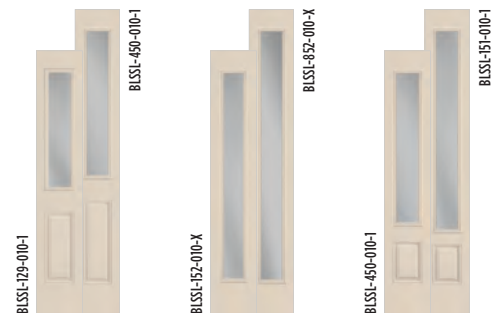

BLSL-129-010-1

BLSL-450-010-1

BLSL-152-010-X

BLSL-852-010-X

BLSL-450-010-1

BLSL-151-010-1