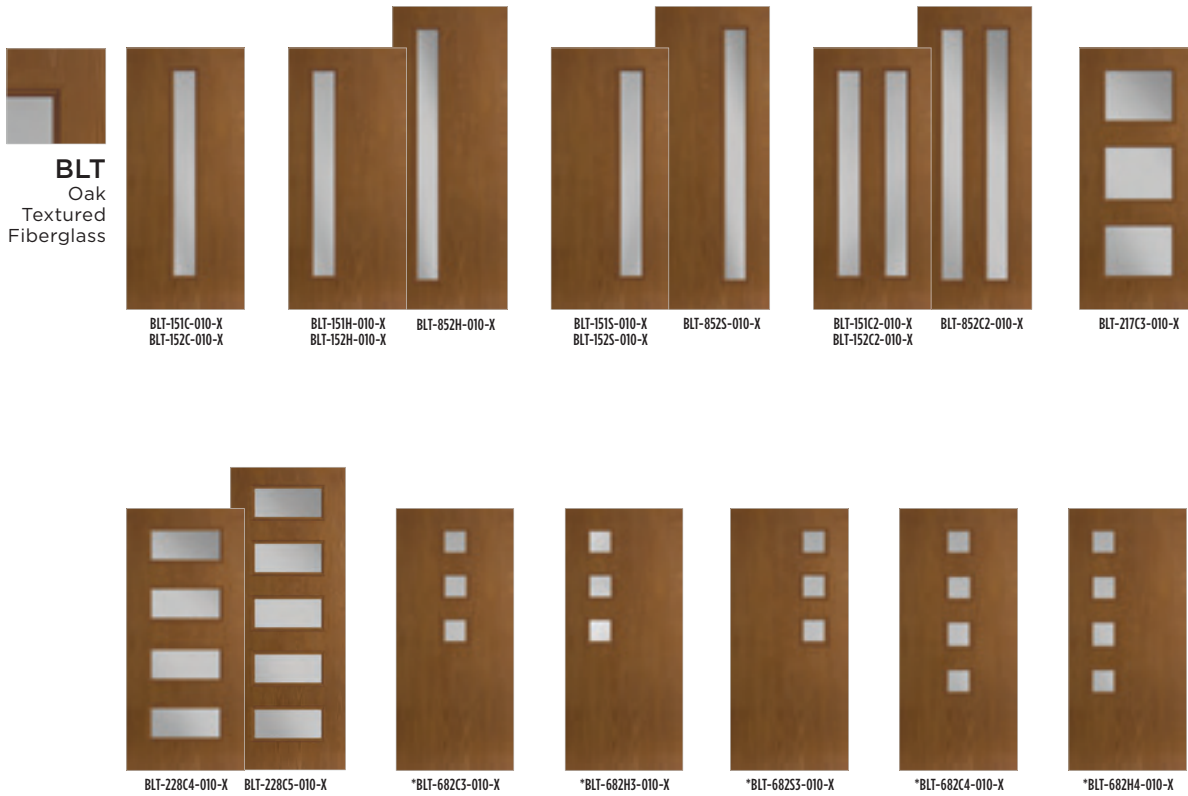

MODERN DOOR

BELLEVILLE, OAK TEXTURED FIBERGLASS / SHOWN WITH CLEAR GLASS

6'8"																	
Clear	151H-010-X	152H-010-X	151C-010-X	152C-010-X	151S-010-X	152S-010-X	151C2-010-X	152C2-010-X	217C3-010-X	228C4-010-X	682H3-010-X	682S3-010-X	682C3-010-X	682H4-010-X	682S4-010-X	682C4-010-X	682H5-010-X
Chord	151H-115-X	152H-115-X	151C-115-X	152C-115-X	151S-115-X	152S-115-X	151C2-115-X	152C2-115-X	217C3-115-X	228C4-115-X	682H3-115-X	682S3-115-X	682C3-115-X	682H4-115-X	682S4-115-X	682C4-115-X	682H5-115-X
Cross Reed	151H-118-X	152H-118-X	151C-118-X	152C-118-X	151S-118-X	152S-118-X	151C2-118-X	152C2-118-X	217C3-118-X	228C4-118-X	682H3-118-X	682S3-118-X	682C3-118-X	682H4-118-X	682S4-118-X	682C4-118-X	682H5-118-X
Double Water	151H-113-X	152H-113-X	151C-113-X	152C-113-X	151S-113-X	152S-113-X	151C2-113-X	152C2-113-X	217C3-113-X	228C4-113-X	682H3-113-X	682S3-113-X	682C3-113-X	682H4-113-X	682S4-113-X	682C4-113-X	682H5-113-X
Pearl	151H-116-X	152H-116-X	151C-116-X	152C-116-X	151S-116-X	152S-116-X	151C2-116-X	152C2-116-X	217C3-116-X	228C4-116-X	682H3-116-X	682S3-116-X	682C3-116-X	682H4-116-X	682S4-116-X	682C4-116-X	682H5-116-X
Pearl.	151H-140-X	152H-140-X	151C-140-X	152C-140-X	151S-140-X	152S-140-X	151C2-140-X	152C2-140-X	217C3-140-X	228C4-140-X	682H3-140-X	682S3-140-X	682C3-140-X	682H4-140-X	682S4-140-X	682C4-140-X	682H5-140-X
Quill..	151H-119-X	152H-119-X	151C-119-X	152C-119-X	151S-119-X	152S-119-X	151C2-119-X	152C2-119-X	217C3-119-X	228C4-119-X	682H3-119-X	682S3-119-X	682C3-119-X	682H4-119-X	682S4-119-X	682C4-119-X	682H5-119-X
BLT	•	•	•	•	•	•	•	•	•	•	•	•	•	•	•	•	•
BLS	•	•	•	•	•	•	•	•	•	•	•	•	•	•	•	•	•
MHD	•	•	•	•	•	•	•	•	•	•	•	•	•	•	•	•	•
SHD	•	•	•	•	•	•	•	•	•	•	•	•	•	•	•	•	•

Please specify door height when ordering. / *Belleville, Oak textured Modern door lite frames come unfinished
When ordering Modern doors, please indicate orientation Hinge side (H), Strike side (S), or Center (C).