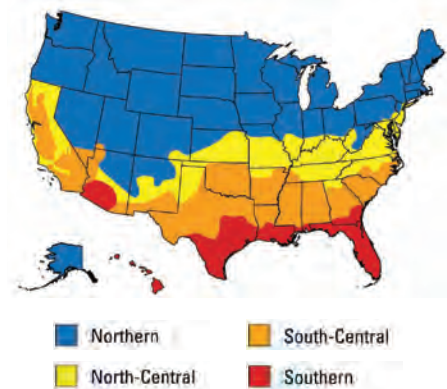

For further information, see our website at: www.masonite.com

1. **1. U-FACTOR:** Measures the rate of heat transfer through a product. It considers all elements of an assembly including conductivity, air flow and glass emissivity. A lower U-Factor indicates a better-insulating product.
2. **2. SHGC (SOLAR HEAT GAIN COEFFICIENT):** Measures the amount of energy that passes through glass from the sun, creating additional heat. The lower the SHGC, the better it blocks solar heat.

Masonite ENERGY STAR® Compliant Products

NZ Northern Zones only
HC Hard Coat - Pyrolytic Low-E
SC Soft Coat - Sputter Low-E

	GLASS TYPE	GLAZING LEVEL					FULL LITE	
		OPAQUE	1/4 LITE	1/2 LITE	3/4 LITE	HC	SC	
WOOD-EDGE STEEL DOORS	Clear 1/2" IG		✓					
	Clear 1/2" IG E Grids		✓					
	Clear Blinds				✓			
	Low-E Blinds #2			✓	✓		✓	
	Clear 1" IG		✓					
	Clear 1" IG Internal Grids		✓					
	Low-E 1" IG Surface #2		✓	✓	✓	NZ	✓	
	Low-E 1" IG Surface #2 (Grids)		✓	✓	✓	✓	✓	
	Triple Pane Deco IG w/Caming		✓	✓	✓	NZ		
	Low-E Triple Pane Deco IG w/Caming						✓	

FIBERGLASS DOORS	Clear 1/2" IG		✓					
	Clear 1/2" IG E Grids		✓					
	Clear Blinds							
	Low-E Blinds #2			✓	✓		✓	
	Clear 1" IG		✓					
	Clear 1" IG Internal Grids		✓		✓			
	Low-E Surface #2 1" IG		✓	✓	✓	NZ	✓	
	Low-E Surface #2 1" IG E Grids		✓	✓	✓	✓	✓	
	Triple Pane Deco IG w/Caming		✓	✓	✓	NZ		
	Low-E Triple Pane Deco IG w/Caming						✓	

ENERGY STAR® Product Performance Criteria

GLAZING LEVEL	U-FACTOR¹	SHGC²
ALL	≤ 0.17	No Rating
≤ 1/2-Lite	≤ 0.25	≤ 0.25
> 1/2-Lite	≤ 0.30	Northern North-Central ≤ 0.40
		Southern South-Central ≤ 0.25

¹ Btu/h.ft.² °F. ² Fraction of incident solar radiations Air Leakage for Swinging Doors ≤ 0.5 cfm/ft²

¹U-Factor for opaque doors only. 'IG' = Insulated Glass.

* Please verify qualification with the NFRC performance label affixed to the door.